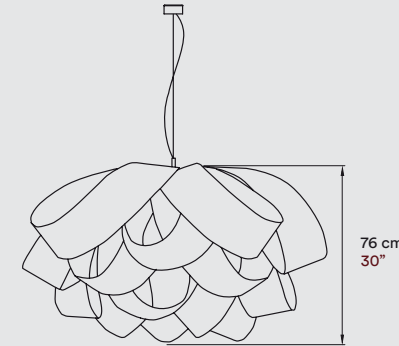

120 - 277V

Bulb E26 or GU24

FINISHES

WOOD VENEER

LARGE

MATERIALS & COMPONENTS

Wood Veneer Shade

Metal Canopy

Steel Cable

2 m drop 8 ft drop

Electrical Cable

2 m drop 8 ft drop

LIGHT SOURCE

120 - 277V

LED Integrated
Dimmable 0-10V, Bluetooth or DALI
or

220 - 250V