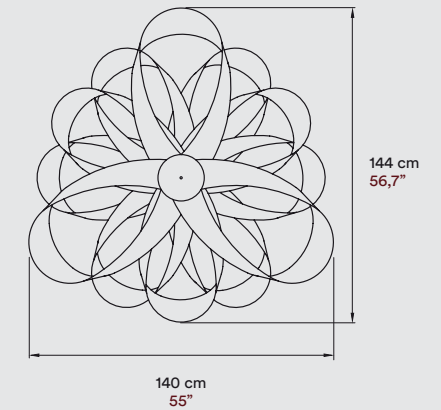

LARGE

MATERIALS & COMPONENTS

Wood Veneer Shade

Metal Canopy

Steel Cable

2 m drop 8 ft drop

Electrical Cable

2 m drop 8 ft drop

LIGHT SOURCE

120 - 277V

LED Integrated
Dimmable 0-10V, Bluetooth or DALI
or

220 - 250V

3 Bulbs E27

Class I

120 - 277V

LED Integrated
Dimmable 0-10V & TRIAC
or

120 - 277V

3 Bulbs E26 or GU24