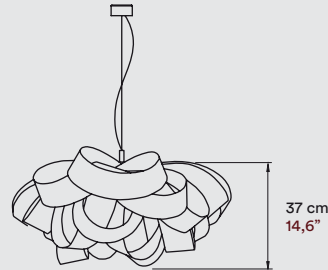

SMALL

MATERIALS & COMPONENTS

Wood Veneer Shade

Metal Canopy

Steel Cable

2 m drop 8 ft drop

Electrical Cable

2 m drop 8 ft drop