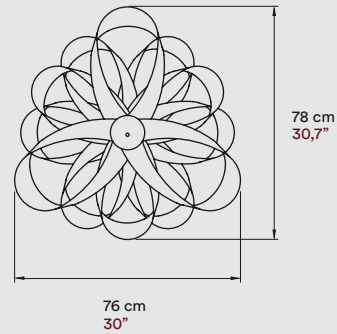

SMALL

MATERIALS & COMPONENTS

Wood Veneer Shade

Metal Canopy

Steel Cable

2 m drop 8 ft drop

Electrical Cable

2 m drop 8 ft drop